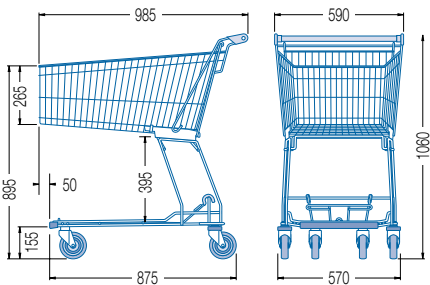

DRC series

Model	D 75 RC	D 90 RC	D 101 RC
High-gloss-galvanized, chromised + lacquer	Order no. 02.06 921.51	Order no. 02.06 933.51	Order no. 02.06 951.51
Length (mm)	795	795	900
Width (mm)	515	515	570
Height (mm)	1025	1080	1075
Basket volume (litres)	74	86	100
Wheel diameter (mm)	100	100	125
Weight (kg)	16,5	17,5	22,0
 Space required per trolley (mm)	120	120	202
 Space required for 10 trolleys (mm)	1875	1875	2720
 Space required for 50 trolleys (mm)	6675	6675	10800
Available space park boxes, 3-row, length 5 m	105	105	60
Accessories			
 Advertising handle	●	●	●
 Child seat	standard	standard	standard
 Child seat crate holder	●	●	●
 Child seat goods holder	-	-	●
 Child seat with poster holder	upon request	upon request	upon request
 Safety belt for child seat	●	●	●
 Bumper rail	●	●	●
 Standard base rack			
 Bag hook	●	●	●
 Rear bag hook	●	●	●
 Wire compartment	●	●	●
 Plastic compartment	●	●	●
 Small article wire basket	-	-	●
 Wire partition	-	-	●
 Basket top corner protectors - 1 pair	●	●	●
 Basket bottom corner protectors - 1 pair	●	●	●
 Basket protector profile C	●	●	●
 Textile bar, right-hand mounting, height 563 mm	-	-	●
 Flower holder	●	●	●
 Classic deposit lock system	●	●	●
 Starbox deposit lock system	●	●	●
 Promobox deposit lock system	-	-	●
 Wanzl wheels - 1 set, rubber	standard	standard	standard
Wanzl passenger conveyor wheels - 1 set	-	-	upon request

For accommodation of **one** crate with 1.5 litre bottles.

For accommodation of **two** crates with 1.5 litre bottles.

Dimensions (mm)

D 75 RC

D 90 RC

D 101 RC

D 120 RC

D 130 RC