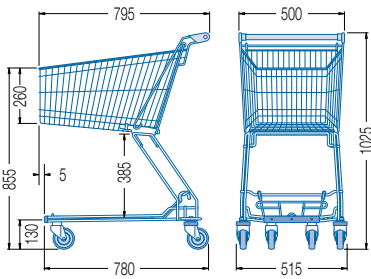

DRC series

Model	D 75 RC	D 90 RC	D 101 RC
High-gloss-galvanized, chromised + lacquer	Order no. 02.06 921.51	Order no. 02.06 933.51	Order no. 02.06 951.51
Length (mm)	795	795	900
Width (mm)	515	515	570
Height (mm)	1025	1080	1075
Basket volume (litres)	74	86	100
Wheel diameter (mm)	100	100	125
Weight (kg)	16,5	17,5	22,0
 Space required per trolley (mm)	120	120	202
 Space required for 10 trolleys (mm)	1875	1875	2720
 Space required for 50 trolleys (mm)	6675	6675	10800
Available space park boxes, 3-row, length 5 m	105	105	60
Accessories			
 Advertising handle	●	●	●
 Child seat	standard	standard	standard
 Child seat crate holder	●	●	●
 Child seat goods holder	-	-	●
 Child seat with poster holder	upon request	upon request	upon request
 Safety belt for child seat	●	●	●
 Bumper rail	●	●	●
 Standard base rack			
 Bag hook	●	●	●
 Rear bag hook	●	●	●
 Wire compartment	●	●	●
 Plastic compartment	●	●	●
 Small article wire basket	-	-	●
 Wire partition	-	-	●
 Basket top corner protectors - 1 pair	●	●	●
 Basket bottom corner protectors - 1 pair	●	●	●
 Basket protector profile C	●	●	●
 Textile bar, right-hand mounting, height 563 mm	-	-	●
 Flower holder	●	●	●
 Classic deposit lock system	●	●	●
 Starbox deposit lock system	●	●	●
 Promobox deposit lock system	-	-	●
 Wanzl wheels - 1 set, rubber	standard	standard	standard
Wanzl passenger conveyor wheels - 1 set	-	-	upon request

For accommodation of **one** crate with 1.5 litre bottles.

For accommodation of **two** crates with 1.5 litre bottles.

Dimensions (mm)

D 75 RC

D 90 RC

D 101 RC

D 120 RC

D 130 RC