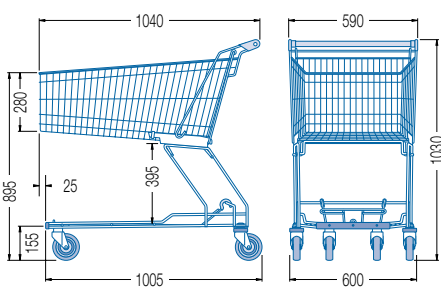

Dimensions (mm)

D 155 RC