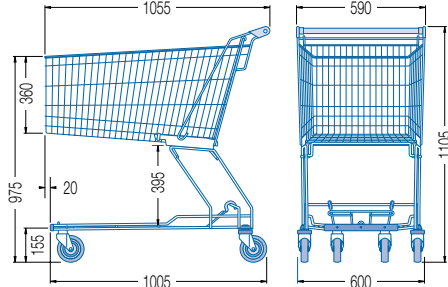

Dimensions (mm)

D 185 RC