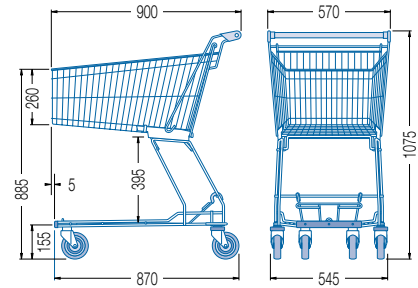

DRC series

Model	D 75 RC	D 90 RC	D 101 RC
High-gloss-galvanized, chromised + lacquer	Order no. 02.06 921.51	Order no. 02.06 933.51	Order no. 02.06 951.51
Length (mm)	795	795	900
Width (mm)	515	515	570
Height (mm)	1025	1080	1075
Basket volume (litres)	74	86	100
Wheel diameter (mm)	100	100	125
Weight (kg)	16,5	17,5	22,0
 Space required per trolley (mm)	120	120	202
 Space required for 10 trolleys (mm)	1875	1875	2720
 Space required for 50 trolleys (mm)	6675	6675	10800
Available space park boxes, 3-row, length 5 m	105	105	60
Accessories			
 Advertising handle	●	●	●
 Child seat	standard	standard	standard
 Child seat crate holder	●	●	●
 Child seat goods holder	-	-	●
 Child seat with poster holder	upon request	upon request	upon request
 Safety belt for child seat	●	●	●
 Bumper rail	●	●	●
 Standard base rack			
 Bag hook	●	●	●
 Rear bag hook	●	●	●
 Wire compartment	●	●	●
 Plastic compartment	●	●	●
 Small article wire basket	-	-	●
 Wire partition	-	-	●
 Basket top corner protectors - 1 pair	●	●	●
 Basket bottom corner protectors - 1 pair	●	●	●
 Basket protector profile C	●	●	●
 Textile bar, right-hand mounting, height 563 mm	-	-	●
 Flower holder	●	●	●
 Classic deposit lock system	●	●	●
 Starbox deposit lock system	●	●	●
 Promobox deposit lock system	-	-	●
 Wanzl wheels - 1 set, rubber	standard	standard	standard
Wanzl passenger conveyor wheels - 1 set	-	-	upon request

For accommodation of **one** crate with 1.5 litre bottles.

For accommodation of **two** crates with 1.5 litre bottles.

Dimensions (mm)

D 75 RC

D 90 RC

D 101 RC

D 120 RC

D 130 RC