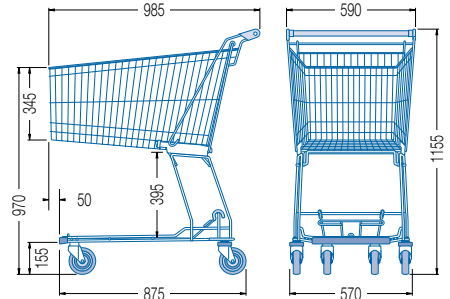

DRC series

Model	D 75 RC	D 90 RC	D 101 RC
High-gloss-galvanized, chromised + lacquer	Order no. 02.06 921.51	Order no. 02.06 933.51	Order no. 02.06 951.51
Length (mm)	795	795	900
Width (mm)	515	515	570
Height (mm)	1025	1080	1075
Basket volume (litres)	74	86	100
Wheel diameter (mm)	100	100	125
Weight (kg)	16,5	17,5	22,0
 Space required per trolley (mm)	120	120	202
 Space required for 10 trolleys (mm)	1875	1875	2720
 Space required for 50 trolleys (mm)	6675	6675	10800
Available space park boxes, 3-row, length 5 m	105	105	60
Accessories			
 Advertising handle	●	●	●
 Child seat	standard	standard	standard
 Child seat crate holder	●	●	●
 Child seat goods holder	-	-	●
 Child seat with poster holder	upon request	upon request	upon request
 Safety belt for child seat	●	●	●
 Bumper rail	●	●	●
 Standard base rack			
 Bag hook	●	●	●
 Rear bag hook	●	●	●
 Wire compartment	●	●	●
 Plastic compartment	●	●	●
 Small article wire basket	-	-	●
 Wire partition	-	-	●
 Basket top corner protectors - 1 pair	●	●	●
 Basket bottom corner protectors - 1 pair	●	●	●
 Basket protector profile C	●	●	●
 Textile bar, right-hand mounting, height 563 mm	-	-	●
 Flower holder	●	●	●
 Classic deposit lock system	●	●	●
 Starbox deposit lock system	●	●	●
 Promobox deposit lock system	-	-	●
 Wanzl wheels - 1 set, rubber	standard	standard	standard
Wanzl passenger conveyor wheels - 1 set	-	-	upon request

For accommodation of **one** crate with 1.5 litre bottles.

For accommodation of **two** crates with 1.5 litre bottles.

Dimensions (mm)

D 75 RC

D 90 RC

D 101 RC

D 120 RC

D 130 RC