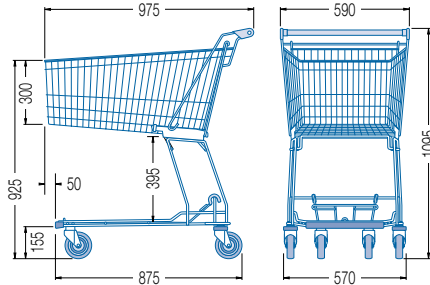

DRC series

Model	D 75 RC	D 90 RC	D 101 RC
High-gloss-galvanized, chromised + lacquer	Order no. 02.06 921.51	Order no. 02.06 933.51	Order no. 02.06 951.51
Length (mm)	795	795	900
Width (mm)	515	515	570
Height (mm)	1025	1080	1075
Basket volume (litres)	74	86	100
Wheel diameter (mm)	100	100	125
Weight (kg)	16,5	17,5	22,0
 Space required per trolley (mm)	120	120	202
 Space required for 10 trolleys (mm)	1875	1875	2720
 Space required for 50 trolleys (mm)	6675	6675	10800
Available space park boxes, 3-row, length 5 m	105	105	60
Accessories			
 Advertising handle	●	●	●
 Child seat	standard	standard	standard
 Child seat crate holder	●	●	●
 Child seat goods holder	-	-	●
 Child seat with poster holder	upon request	upon request	upon request
 Safety belt for child seat	●	●	●
 Bumper rail	●	●	●
 Standard base rack			
 Bag hook	●	●	●
 Rear bag hook	●	●	●
 Wire compartment	●	●	●
 Plastic compartment	●	●	●
 Small article wire basket	-	-	●
 Wire partition	-	-	●
 Basket top corner protectors - 1 pair	●	●	●
 Basket bottom corner protectors - 1 pair	●	●	●
 Basket protector profile C	●	●	●
 Textile bar, right-hand mounting, height 563 mm	-	-	●
 Flower holder	●	●	●
 Classic deposit lock system	●	●	●
 Starbox deposit lock system	●	●	●
 Promobox deposit lock system	-	-	●
 Wanzl wheels - 1 set, rubber	standard	standard	standard
Wanzl passenger conveyor wheels - 1 set	-	-	upon request

For accommodation of **one** crate with 1.5 litre bottles.

For accommodation of **two** crates with 1.5 litre bottles.

Dimensions (mm)

D 75 RC

D 90 RC

D 101 RC

D 120 RC

D 130 RC