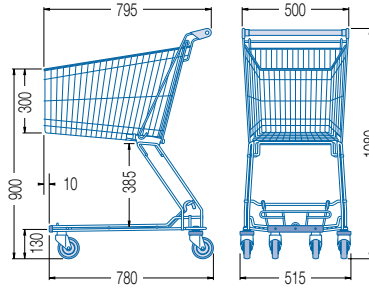

DRC series

Model	D 75 RC	D 90 RC	D 101 RC
High-gloss-galvanized, chromised + lacquer	Order no. 02.06 921.51	Order no. 02.06 933.51	Order no. 02.06 951.51
Length (mm)	795	795	900
Width (mm)	515	515	570
Height (mm)	1025	1080	1075
Basket volume (litres)	74	86	100
Wheel diameter (mm)	100	100	125
Weight (kg)	16,5	17,5	22,0
 Space required per trolley (mm)	120	120	202
 Space required for 10 trolleys (mm)	1875	1875	2720
 Space required for 50 trolleys (mm)	6675	6675	10800
Available space park boxes, 3-row, length 5 m	105	105	60
Accessories			
 Advertising handle	●	●	●
 Child seat	standard	standard	standard
 Child seat crate holder	●	●	●
 Child seat goods holder	-	-	●
 Child seat with poster holder	upon request	upon request	upon request
 Safety belt for child seat	●	●	●
 Bumper rail	●	●	●
 Standard base rack			
 Bag hook	●	●	●
 Rear bag hook	●	●	●
 Wire compartment	●	●	●
 Plastic compartment	●	●	●
 Small article wire basket	-	-	●
 Wire partition	-	-	●
 Basket top corner protectors - 1 pair	●	●	●
 Basket bottom corner protectors - 1 pair	●	●	●
 Basket protector profile C	●	●	●
 Textile bar, right-hand mounting, height 563 mm	-	-	●
 Flower holder	●	●	●
 Classic deposit lock system	●	●	●
 Starbox deposit lock system	●	●	●
 Promobox deposit lock system	-	-	●
 Wanzl wheels - 1 set, rubber	standard	standard	standard
Wanzl passenger conveyor wheels - 1 set	-	-	upon request

For accommodation of **one** crate with 1.5 litre bottles.

For accommodation of **two** crates with 1.5 litre bottles.

Dimensions (mm)

D 75 RC

D 90 RC

D 101 RC

D 120 RC

D 130 RC